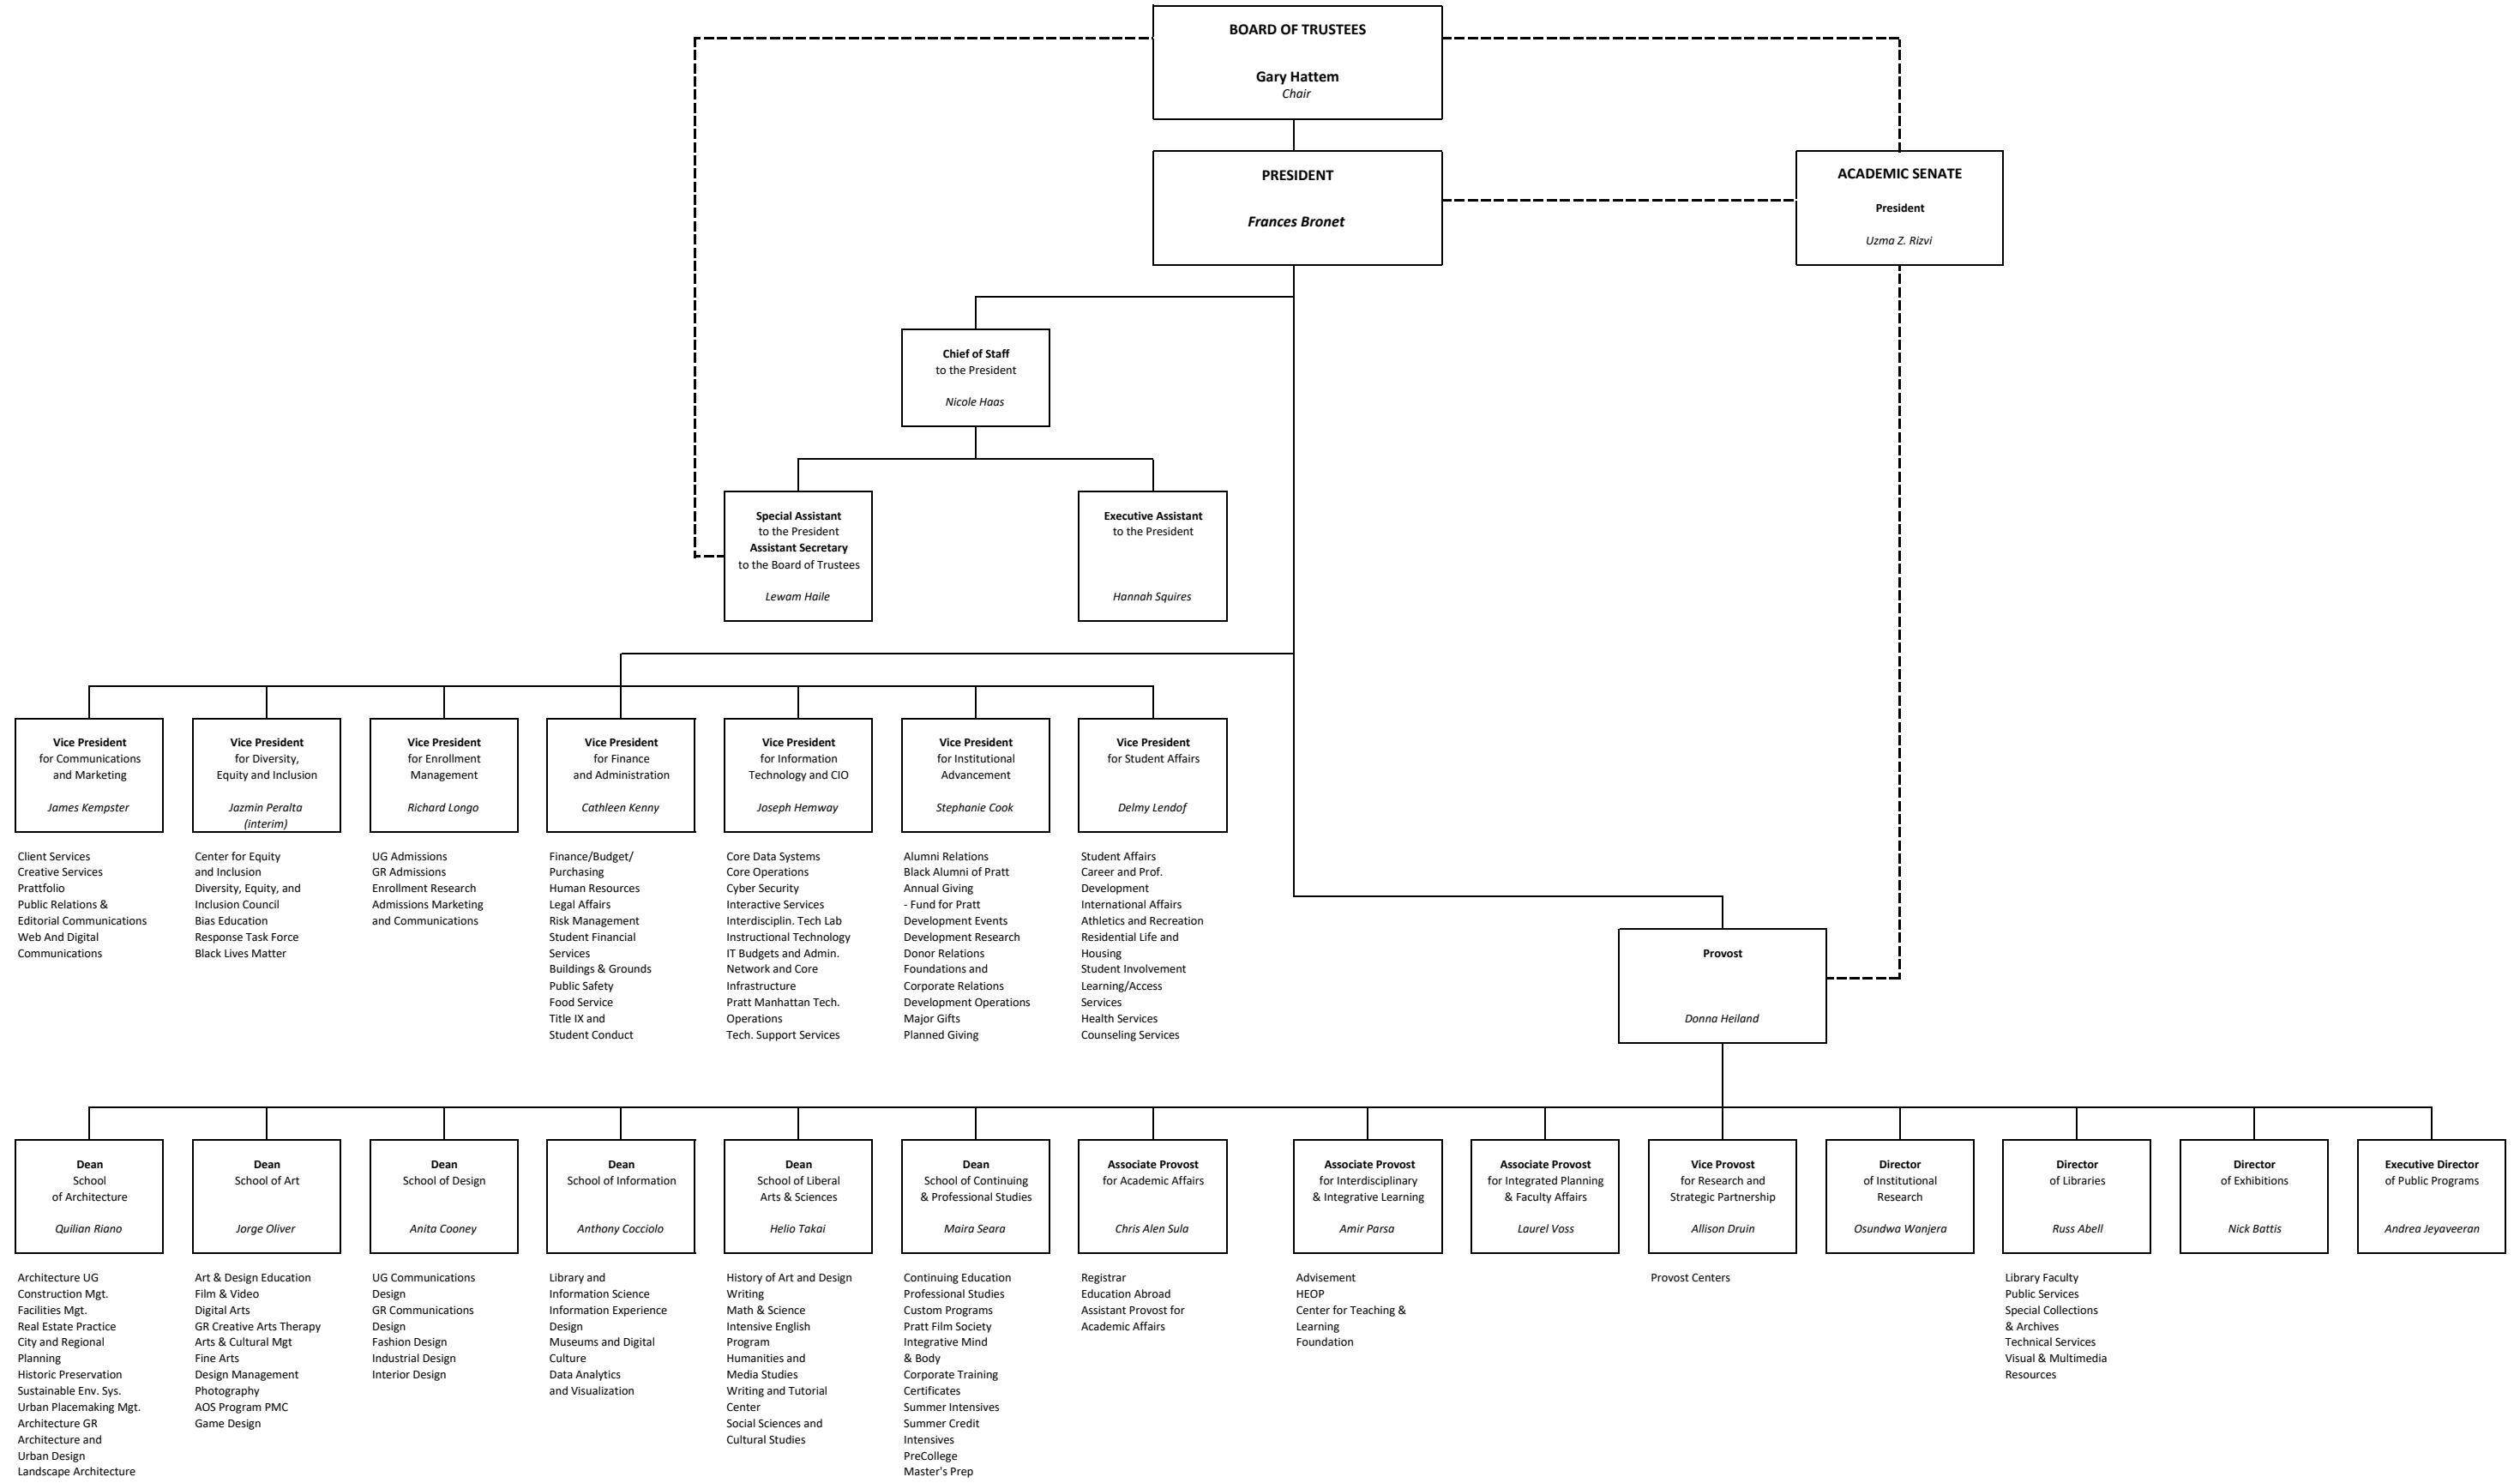

PRATT INSTITUTE
ORGANIZATIONAL CHART
INSTITUTE ADMINISTRATION

KEY: - - - - - advisory relationship
 Source: Office of Institutional Research